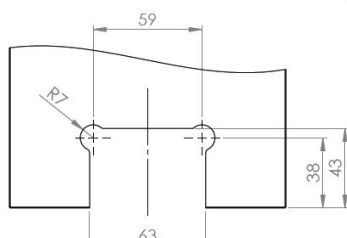

PRODUCT SHEET

Description:

Shower Hinge "Rio", Wall/Glass, Polished Brass, Centre Back Pl, 8-10mm Glass Thickness, W/15 DG Angle Adjustment Function, & 25DG Return Function, Brass Material, Hidden Screws., Black Fiber Gaskets: 2 x 1mm & 2 x 2mm Thickness., Load Capacity Pr. Pair: 45kg

Item number:

15.23.882-0

Units	Box	Carton	HS Code	Barcode
Pcs.	1	20	8302100090	
				5704866500531

SISO A/S

Mileparken 11
DK-2740 Skovlunde
Denmark
VAT: 24786013

Phone +45 45 830 900

www.siso.dk
siso@siso.dk

Danske Bank
Nytorv Branch
Copenhagen
SWIFT: DABADKKK

Account no.
4180 3112 112936
IBAN Account
DK7230003112112936