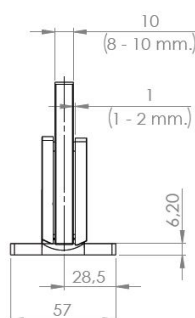

## Description:

Shower Hinge "Rio", Wall/Glass, Polished Brass, Centre Back Pl, 8-10mm Glass Thickness, W/15 DG Angle Adjustment Function, & 25DG Return Function, Brass Material, Hidden Screws., Black Fiber Gaskets: 2 x 1mm & 2 x 2mm Thickness., Load Capacity Pr. Pair: 45kg

## Item number:

15.23.882-0

Units	Box	Carton	HS Code	Barcode
Pcs.	1	20	8302100090	
				5704866500531