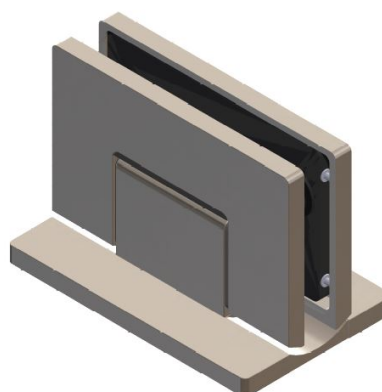

PRODUCT SHEET

Description:

Shower Hinge "Rio", Wall/Glass, Polished Brass, Centre Back Pl, 8-10mm Glass Thickness, W/15 DG Angle Adjustment Function, & 25DG Return Function, Brass Material, Hidden Screws., Black Fiber Gaskets: 2 x 1mm & 2 x 2mm Thickness., Load Capacity Pr. Pair: 45kg

Item number:

15.23.882-0

Units	Box	Carton	HS Code	Barcode
Pcs.	1	20	8302100090	
				5704866500531

SISO A/S

Mileparken 11
DK-2740 Skovlunde
Denmark
VAT: 24786013

Phone +45 45 830 900

www.siso.dk
siso@siso.dk

Danske Bank
Nytorv Branch
Copenhagen
SWIFT: DABADKKK

Account no.
4180 3112 112936
IBAN Account
DK7230003112112936